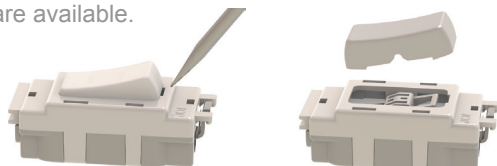

Technical Data

Nexus Grid Rockers

Brief product description:

The Nexus Grid range is ideal for domestic, commercial and industrial applications. The Grid range matches wider Nexus finished to provide an extended range.

Features:

- Replacement rockets available in all finishes
- Plastic – printed, metal – embossed
- Supplied in bags of 10
- Easy to fit on standard grid switch modules

Product Images

Range Options

White	Chrome	Brushed Steel	Black Nickel	Polished Brass	Description
GRHBW	GRHBPC	GRHBBS	GRHBBN	GRHBPB	Printed - Hob
GROVW	GROVPC	GROVBS	GROVBN	GROVPB	Printed - Oven
GRFNW	GRFNPC	GRFNBS	GRFNBN	GRFNPB	Printed - Fan
GRMWW	GRMWPC	GRMWBS	GRMWBN	GRMWPB	Printed - Washing Machine
GRTDW	GRTDPC	GRTDBS	GRTDBN	GRTDPB	Printed - Tumble Dryer
GRFDW	GRFDPC	GRFDBS	GRFDNB	GRFDPB	Printed - Fridge
GRFZW	GRFZPC	GRFZBS	GRFZBN	GRFZPB	Printed - Freezer
GRBLW	GRBLPC	GRBLBS	GRBLBN	GRBLPB	Printed - Boiler
GRMWW	GRMWPC	GRMWBS	GRMWBN	GRMWPB	Printed - Microwave
GRCHW	GRCHPC	GRCHBS	GRCHBN	GRCHPB	Printed - Cooker Hood
GRHWW	GRWHPC	GRWHBS	GRWHBN	GRWHPB	Printed - Water Heater
GRWDISW	GRWDISPC	GRWDISBS	GRWDISBN	GRWDISPB	Printed - Waste Disposal
GRACW	GRACPC	GRACBS	GRACBN	GRACPB	Printed - Air Conditioning
GRDWW	GRDWPC	GRDWBS	GRDWBN	GRDWPB	Printed - Dish Washer
GRBELLW	GRBELLPC	GRBELLBS	GRBELLBN	GRBELLPB	Printed - Bell Symbol
GRFFW	GRFFPC	GRFFBS	GRFFBN	GRFFPB	Printed - Fridge Freezer
GRHTW	GRHTPC	GRHTBS	GRHTBN	GRHTPB	Printed - Heater
GRUPW	GRUPPC	GRUPBS	GRUPBN	GRUPPB	Unprinted Rocker
GRUPG	-	-	-	-	Unprinted Graphite Rocker (Part M)

Line Diagrams

Nexus Grid Rockers

Replacement/Interchangeable

Replacement rockers - Switch modules are supplied with plain rockers, however a selection of pre-printed rockers are available.

To replace:

- Remove existing rocker by inserting screwdriver under rocker cap and lifting.
- Position replacement cap into aperture and clip into place ensuring text is correctly aligned in relationship to top of module.