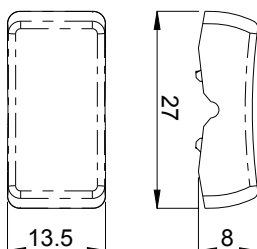

Line Diagrams