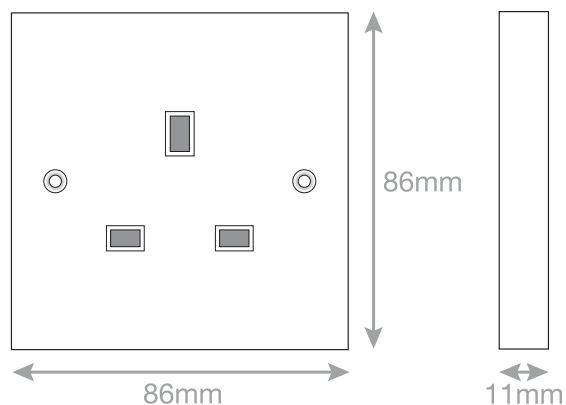

Data Sheet : LG9143

Code	LG9143
Description	13 Amp Socket Outlet - Unswitched
Size	86mm x 86mm x 11mm depth
Range	Selectric Square
Colour	White
Material	Bakelite
Included	M3.5 fixing screws
Weight	0.12kg
Inner Carton Quantity	10
Inner Carton Weight	1.2kg
Guarantee	25 years
Barcode	5025117013045
Commodity Code	85369085
Standards	BS 1363-2
Notes	<ul style="list-style-type: none">• Power socket for standard UK 3 pin plug• Modular and Euro Media products available within the range• Minimum back box size required: 25mm depth