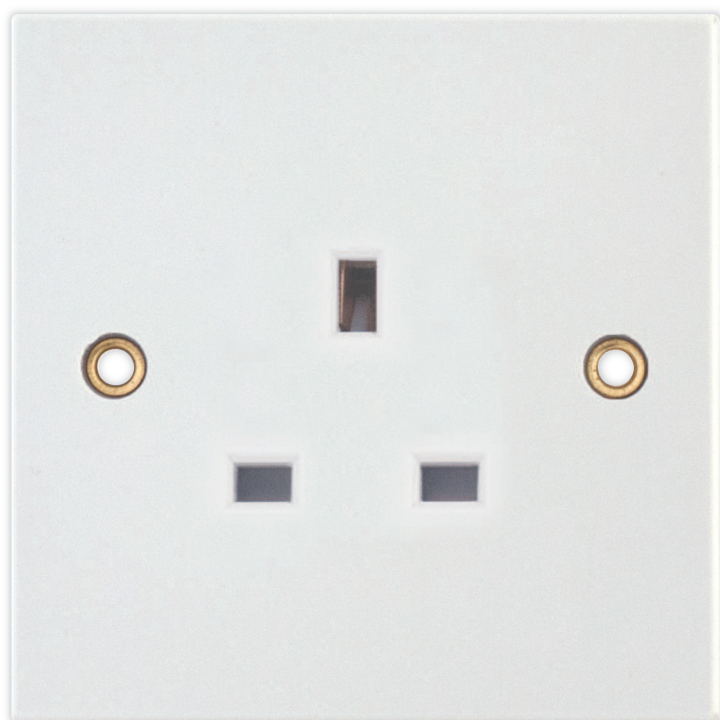

Data Sheet : LG9143

Code	LG9143
Description	13 Amp Socket Outlet - Unswitched
Size	86mm x 86mm x 11mm depth
Range	Selectric Square
Colour	White
Material	Bakelite
Included	M3.5 fixing screws
Weight	0.12kg
Inner Carton Quantity	10
Inner Carton Weight	1.2kg
Guarantee	25 years
Barcode	5025117013045
Commodity Code	85369085
Standards	BS 1363-2
Notes	<ul style="list-style-type: none">• Power socket for standard UK 3 pin plug• Modular and Euro Media products available within the range• Minimum back box size required: 25mm depth